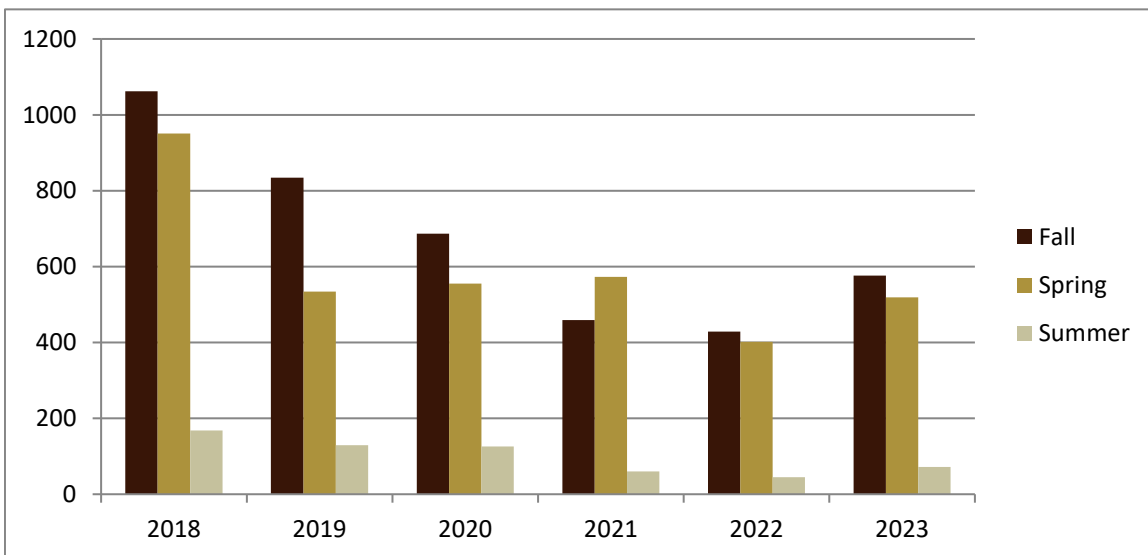

SMSU Sociology Program

Course Data

Academic Years 2018 to 2023

Enrolled by Term						
	2018	2019	2020	2021	2022	2023
Fall	354	278	229	153	143	192
Spring	317	178	185	191	134	173
Summer	56	43	42	20	15	24
Grand Total	727	499	456	364	292	389

SMSU Sociology Program

Course Data

Academic Years 2018 to 2023

Courses by Term						
	2018	2019	2020	2021	2022	2023
Fall	14	13	12	12	10	14
Spring	13	8	9	12	12	13
Summer	3	3	3	1	1	2
Grand Total	30	24	24	25	23	29

SMSU Sociology Program

Course Data

Academic Years 2018 to 2023

Credit Hours by Term						
	2018	2019	2020	2021	2022	2023
Fall	1,062	834	687	459	429	576
Spring	951	534	555	573	402	519
Summer	168	129	126	60	45	72
Grand Total	2,181	1,497	1,368	1,092	876	1,167

SMSU Sociology Program

Course Data

Academic Years 2018 to 2023

Credit Hours by Level						
	2018	2019	2020	2021	2022	2023
1-Lower 1	531	426	261	159	363	438
2-Lower 2	1,122	675	765	348	168	165
3-Upper 3	399	330	252	468	249	456
4-Upper 4	129	66	90	117	96	108
Grand Total	2,181	1,497	1,368	1,092	876	1,167