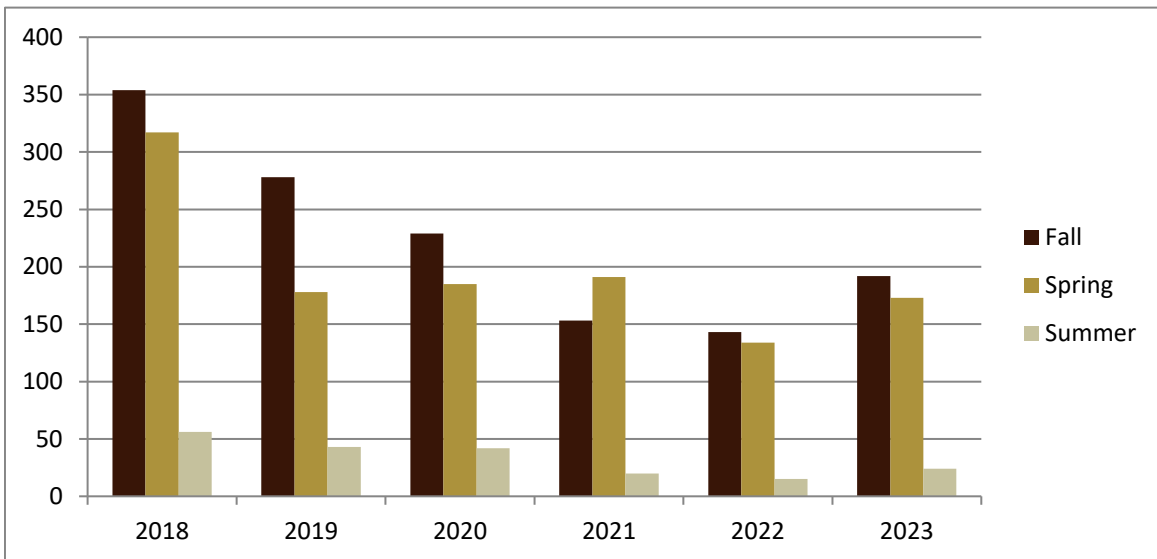

SMSU Sociology Program

Course Data

Academic Years 2018 to 2023

Enrolled by Term						
	2018	2019	2020	2021	2022	2023
Fall	354	278	229	153	143	192
Spring	317	178	185	191	134	173
Summer	56	43	42	20	15	24
Grand Total	727	499	456	364	292	389

SMSU Sociology Program

Course Data

Academic Years 2018 to 2023

Courses by Term						
	2018	2019	2020	2021	2022	2023
Fall	14	13	12	12	10	14
Spring	13	8	9	12	12	13
Summer	3	3	3	1	1	2
Grand Total	30	24	24	25	23	29

SMSU Sociology Program

Course Data

Academic Years 2018 to 2023

Credit Hours by Term						
	2018	2019	2020	2021	2022	2023
Fall	1,062	834	687	459	429	576
Spring	951	534	555	573	402	519
Summer	168	129	126	60	45	72
Grand Total	2,181	1,497	1,368	1,092	876	1,167