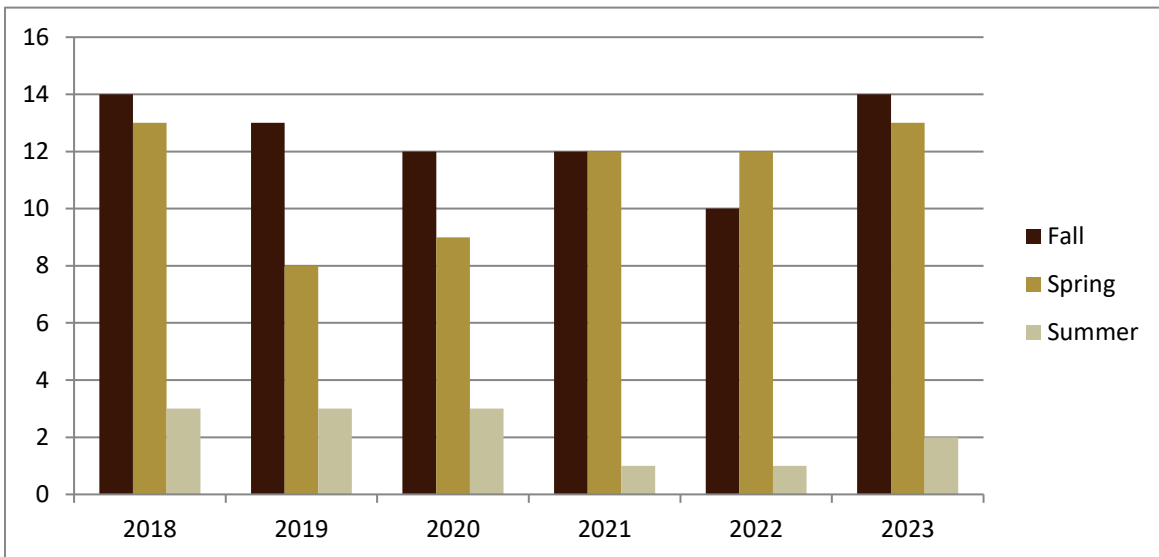

SMSU Sociology Program

Course Data

Academic Years 2018 to 2023

Enrolled by Term						
	2018	2019	2020	2021	2022	2023
Fall	354	278	229	153	143	192
Spring	317	178	185	191	134	173
Summer	56	43	42	20	15	24
Grand Total	727	499	456	364	292	389

SMSU Sociology Program

Course Data

Academic Years 2018 to 2023

Courses by Term						
	2018	2019	2020	2021	2022	2023
Fall	14	13	12	12	10	14
Spring	13	8	9	12	12	13
Summer	3	3	3	1	1	2
Grand Total	30	24	24	25	23	29

SMSU Sociology Program

Course Data

Academic Years 2018 to 2023

Credit Hours by Term						
	2018	2019	2020	2021	2022	2023
Fall	1,062	834	687	459	429	576
Spring	951	534	555	573	402	519
Summer	168	129	126	60	45	72
Grand Total	2,181	1,497	1,368	1,092	876	1,167